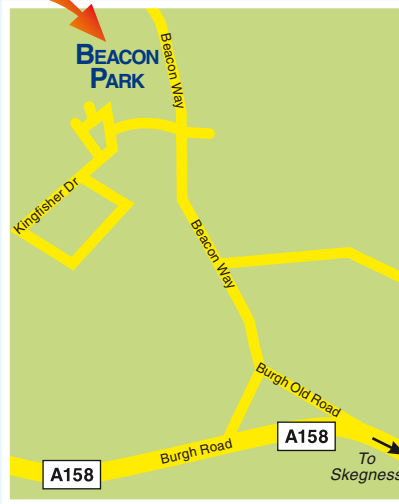

Beacon Park

Andy Pritchard
Beacon Park Home and Holiday Village,
Beacon Way, Skegness,
Lincolnshire PE25 1HL

Tel: 01754 767950

Situated less than a mile from Skegness sea front. A quiet non-letting park set in a quiet residential area with extended season from 1st March to 5th January. A friendly park with a nice relaxed atmosphere possibly suiting the 40+ age group. Unequalled standards for both park grounds and nearby amenities. A friendly residential park, ideal for extended stays.

- Site Office for all enquiries.
- Finnigans, a friendly local pub offering a choice of entertainment and home cooked food.
- Free fishing for residents in a choice of two lakes with carp up to 20lbs with regular fishing matches.
- Designated parking area for each caravan.
- On local bus route and only 3 minutes by car into town centre.

When the sun shines on its shores there is no better seaside town to go to than Skegness. With sandy beaches that have been awarded The Blue Flag Award, you can be assured of stringent standards in cleanliness. Children can enjoy award winning donkey rides across the sand and the pier is packed full of fun and games for all ages!

Skegness' seafront offers a wide choice of places to eat with traditional fish and chips, Sunday roasts and ice cream among favourite family treats. There is an array of arcades to spend your pennies in and shops to spend your pounds in or you could try bowling with the family, laser quest with friends or a visit to Skegness' Natureland, where the resident seals will entertain you!

Beautifully lit Skegness is a host for modern bars and places to relax. Explore the sights and sounds and the fun of the fair, and you will definitely return with the family again next year!

For all your caravan needs visit

Skegness Caravan Sales Ltd

A friendly service from a family business

Tel: 01754 760990 • Email: info@skegness-caravansales.co.uk • www.skegness-caravansales.co.uk